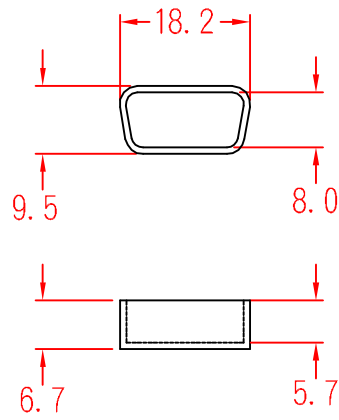

HR-9F

		MATERIAL	ITEM NO.	
		P.E.	HR-9F	
SCALE		FINISH	NAME	
			HOUSING COVER	
△	(. .)	TOLERANCE ±0.5mm	△	01-03-2003
			DATE	REVISIONS K002
				R.NO.