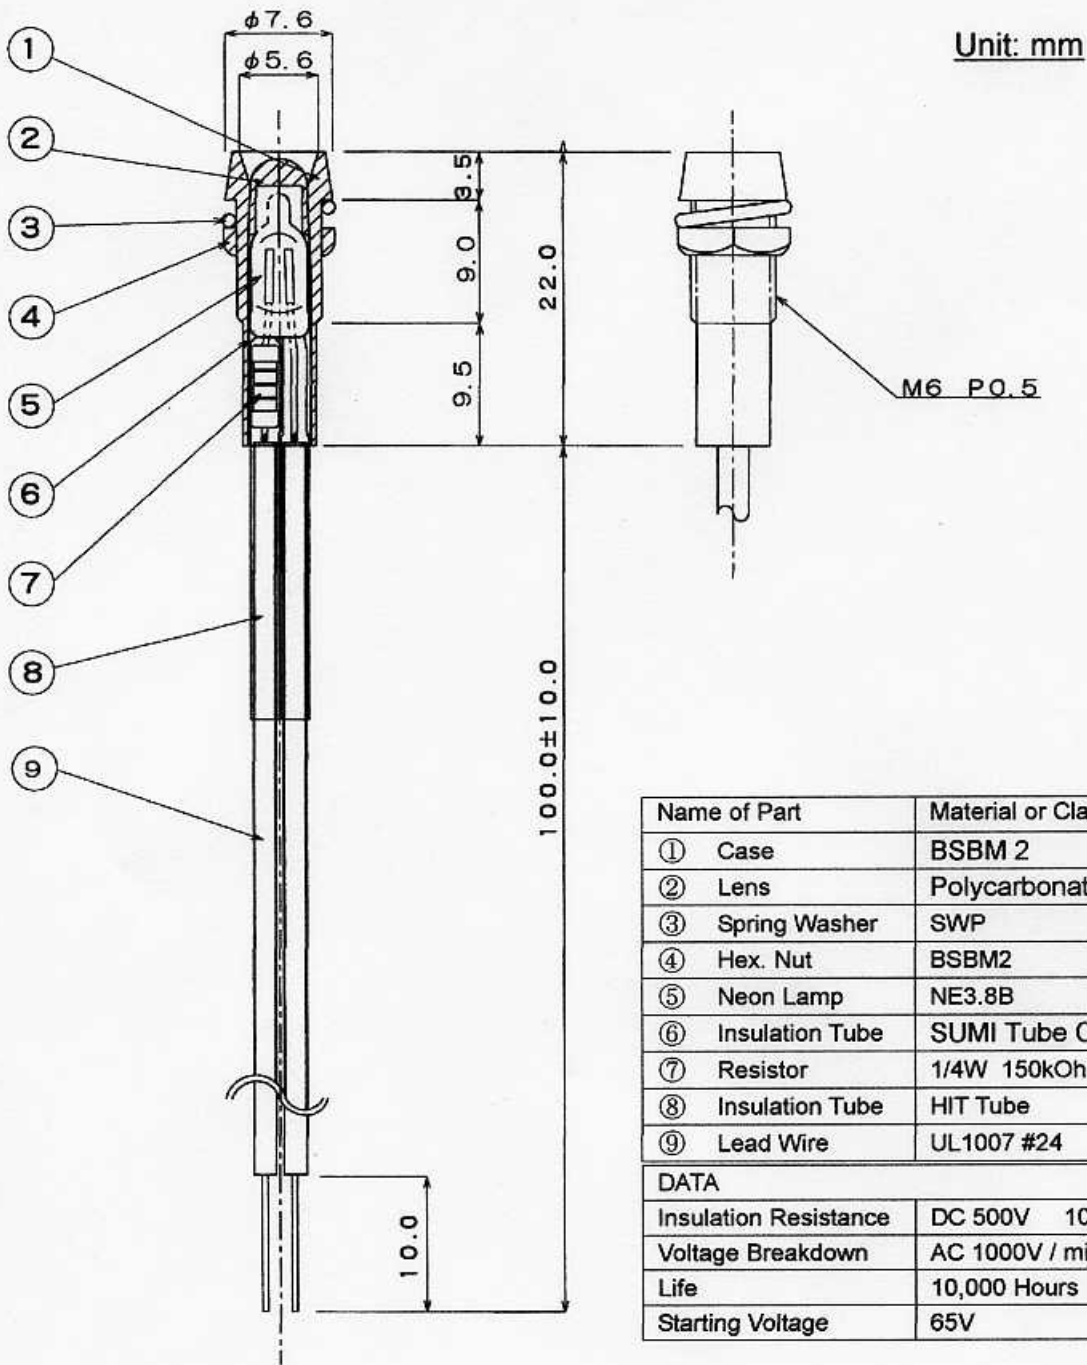

SEDECO MODEL NO. BN-0651 for AC 230V Red, Orange or Clear

Name of Part	Material or Class	Colour or Finish
① Case	BSBM 2	Cr-3
② Lens	Polycarbonate	Red, Orange or Clear
③ Spring Washer	SWP	Ni-3
④ Hex. Nut	BSBM2	Ni-3
⑤ Neon Lamp	NE3.8B	Clear
⑥ Insulation Tube	SUMI Tube C	Clear
⑦ Resistor	1/4W 150kOhm	
⑧ Insulation Tube	HIT Tube	Black
⑨ Lead Wire	UL1007 #24	Black
DATA		
Insulation Resistance	DC 500V 100MOhm or more	
Voltage Breakdown	AC 1000V / minute	
Life	10,000 Hours	
Starting Voltage	65V	