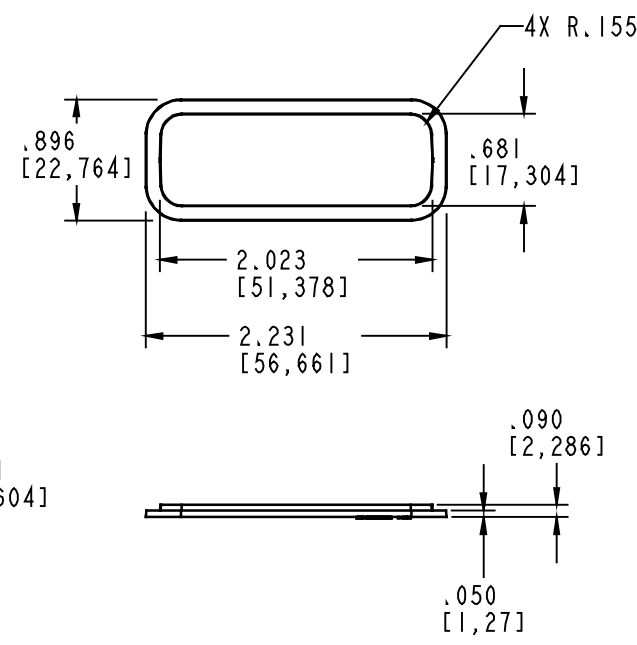

NOTE:

- PL 83531-501-___ FOR ASSY WITH EBONY (PMS BLACK C) RUBBER TRIM, PL 83561-501-___ FOR ASSY WITH DARK GRAY (PMS #433) RUBBER TRIM.
- PC BOARD IS TRAPPED IN UNIT AND IS ALIGNED ON 3 Ø.066 PINS.

PACNTEC[®]
1-610-361-4200

PP-2AA

VISIT **PACNTEC**[®]
ON THE WORLD WIDE WEB
www.pactecenclosures.com

COLOR / MATERIAL CODE		
COLOR	94HB	94VO
LT GRAY	508	308

COLOR / MATERIAL CODE		
COLOR	94HB	94VO
BLACK	000	028
P.C.BONE	039	066

DRAWING NUMBER	REV
83535	B