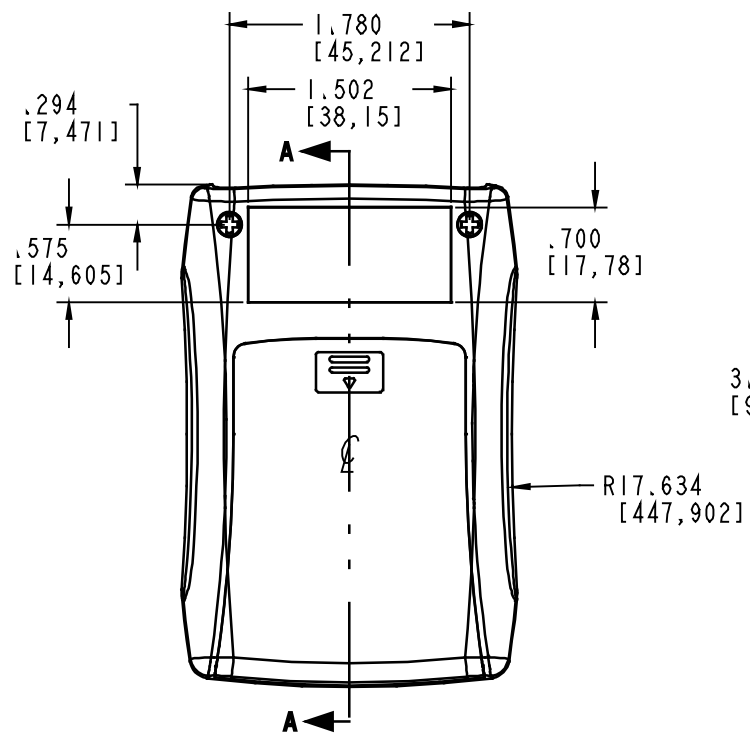

NOTE:

- PL 83531-501-___ FOR ASSY WITH EBONY (PMS BLACK C) RUBBER TRIM, PL 83561-501-___ FOR ASSY WITH DARK GRAY (PMS #433) RUBBER TRIM.
- PC BOARD IS TRAPPED IN UNIT AND IS ALIGNED ON 3 Ø.066 PINS.

PACNTEC[®]
1-610-361-4200

PP-2AA

VISIT **PACNTEC**[®]
ON THE WORLD WIDE WEB
www.pactecenclosures.com

COLOR / MATERIAL CODE		
COLOR	94HB	94VO
LT GRAY	508	308

COLOR / MATERIAL CODE		
COLOR	94HB	94VO
BLACK	000	028
P.C.BONE	039	066

DRAWING NUMBER	REV
83535	B