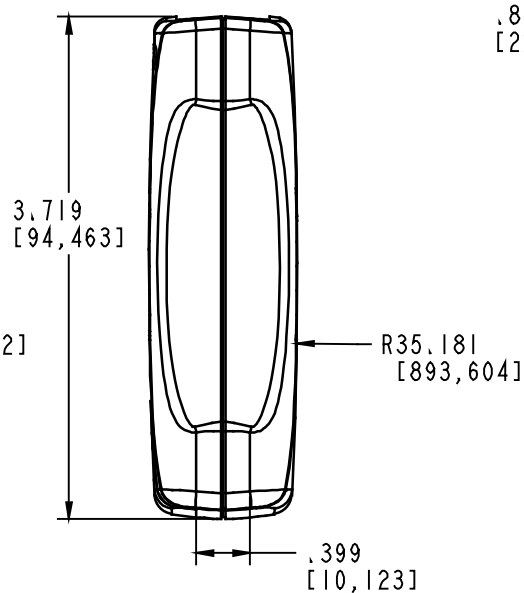

NOTE:

- PL 83531-501-___ FOR ASSY WITH EBONY (PMS BLACK C) RUBBER TRIM, PL 83561-501-___ FOR ASSY WITH DARK GRAY (PMS #433) RUBBER TRIM.
- PC BOARD IS TRAPPED IN UNIT AND IS ALIGNED ON 3 Ø.066 PINS.

PACNTEC[®]
1-610-361-4200

PP-2AA

VISIT **PACNTEC**[®]
ON THE WORLD WIDE WEB
www.pactecenclosures.com

COLOR / MATERIAL CODE		
COLOR	94HB	94VO
LT GRAY	508	308

COLOR / MATERIAL CODE		
COLOR	94HB	94VO
BLACK	000	028
P.C.BONE	039	066

DRAWING NUMBER	REV
83535	B