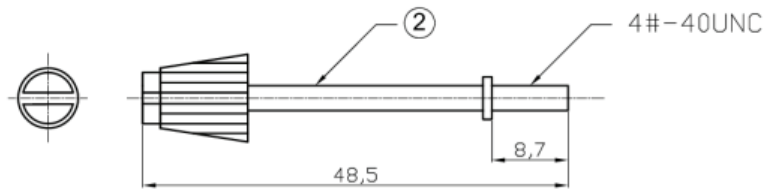

Datasheet

Item no. 1586438

V1_0617_02_EN

4	Clamp Black	PP	Color:Black	1
3	Lock Screw	Steel	Ni Plated,Color:Black	2
2	Thumb Screw	Steel	Ni Plated,Color:Black	2
1	Plastic Hood	PP	Plastic Color:Black	1
No.	Description	Material	Finish/Remark	Q'ty

No.	A	B	C	D	E	F	G	H	I
09	33.8	24.99	12.0	33.3	24.6	14.0	8.5	12	17

RoHS compliant