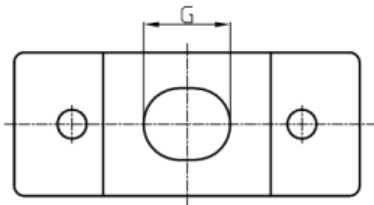

Datasheet

Item no. 1586438

V1_0617_02_EN

4	Clamp Black	PP	Color:Black	1
3	Lock Screw	Steel	Ni Plated,Color:Black	2
2	Thumb Screw	Steel	Ni Plated,Color:Black	2
1	Plastic Hood	PP	Plastic Color:Black	1
No.	Description	Material	Finish/Remark	Q'ty

No.	A	B	C	D	E	F	G	H	I
09	33.8	24.99	12.0	33.3	24.6	14.0	8.5	12	17

RoHS compliant