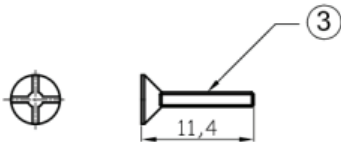

Datasheet

Item no. 1586438

V1_0617_02_EN

4	Clamp Black	PP	Color:Black	1
3	Lock Screw	Steel	Ni Plated,Color:Black	2
2	Thumb Screw	Steel	Ni Plated,Color:Black	2
1	Plastic Hood	PP	Plastic Color:Black	1
No.	Description	Material	Finish/Remark	Q'ty