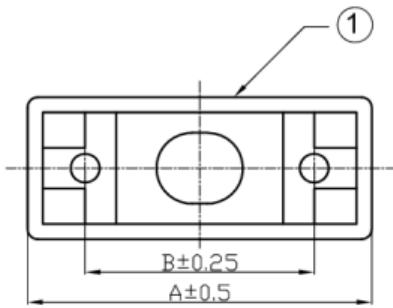

Datasheet

Item no. 1586438

V1_0617_02_EN

4	Clamp Black	PP	Color:Black	1
3	Lock Screw	Steel	Ni Plated,Color:Black	2
2	Thumb Screw	Steel	Ni Plated,Color:Black	2
1	Plastic Hood	PP	Plastic Color:Black	1
No.	Description	Material	Finish/Remark	Q'ty

No.	A	B	C	D	E	F	G	H	I
09	33.8	24.99	12.0	33.3	24.6	14.0	8.5	12	17

RoHS compliant