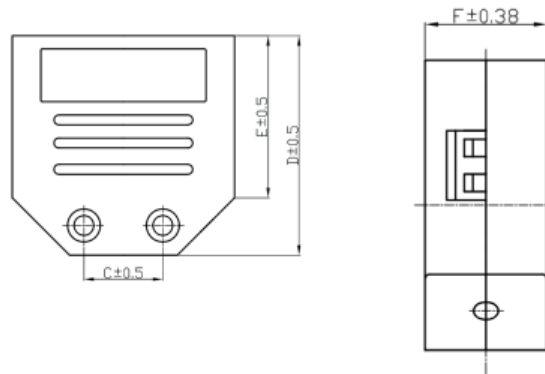

Datasheet

Item no. 1586438

V1_0617_02_EN

4	Clamp Black	PP	Color:Black	1
3	Lock Screw	Steel	Ni Plated,Color:Black	2
2	Thumb Screw	Steel	Ni Plated,Color:Black	2
1	Plastic Hood	PP	Plastic Color:Black	1
No.	Description	Material	Finish/Remark	Q'ty

No.	A	B	C	D	E	F	G	H	I
09	33.8	24.99	12.0	33.3	24.6	14.0	8.5	12	17

RoHS compliant