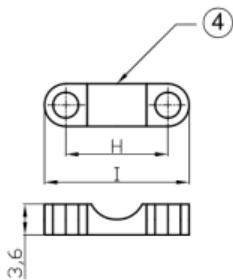

Datasheet

Item no. 1586438

V1_0617_02_EN

4	Clamp Black	PP	Color:Black	1
3	Lock Screw	Steel	Ni Plated,Color:Black	2
2	Thumb Screw	Steel	Ni Plated,Color:Black	2
1	Plastic Hood	PP	Plastic Color:Black	1
No.	Description	Material	Finish/Remark	Q'ty

No.	A	B	C	D	E	F	G	H	I
09	33.8	24.99	12.0	33.3	24.6	14.0	8.5	12	17

RoHS compliant