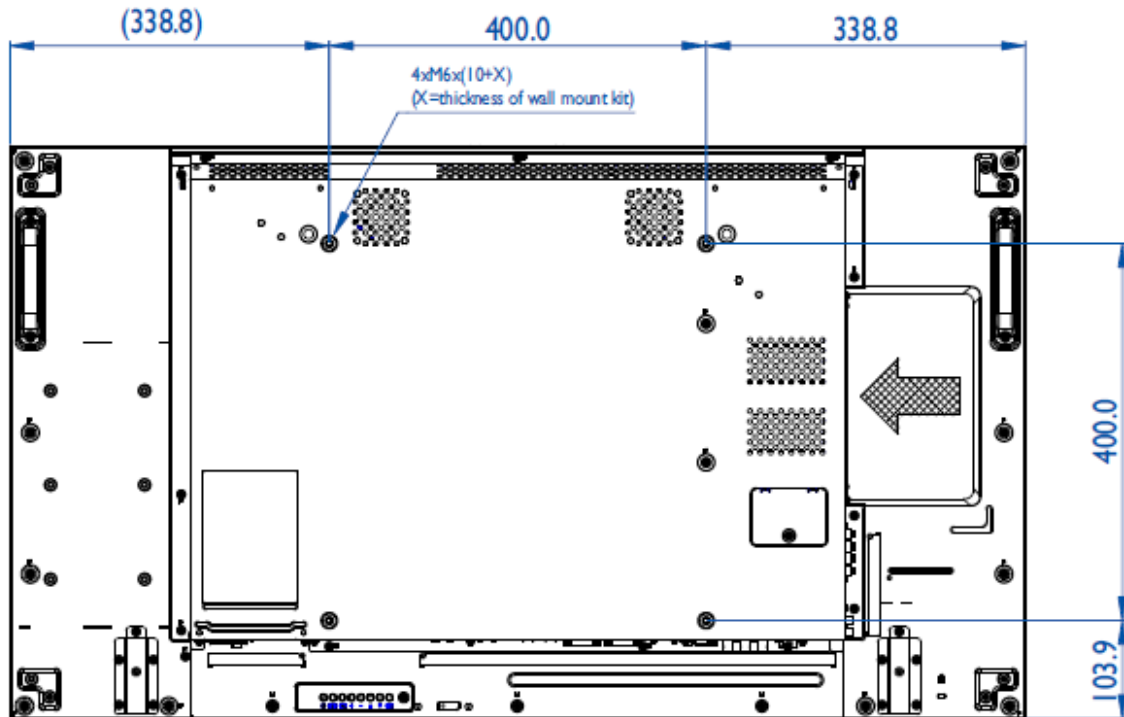

Datenblatt

Befestigung: