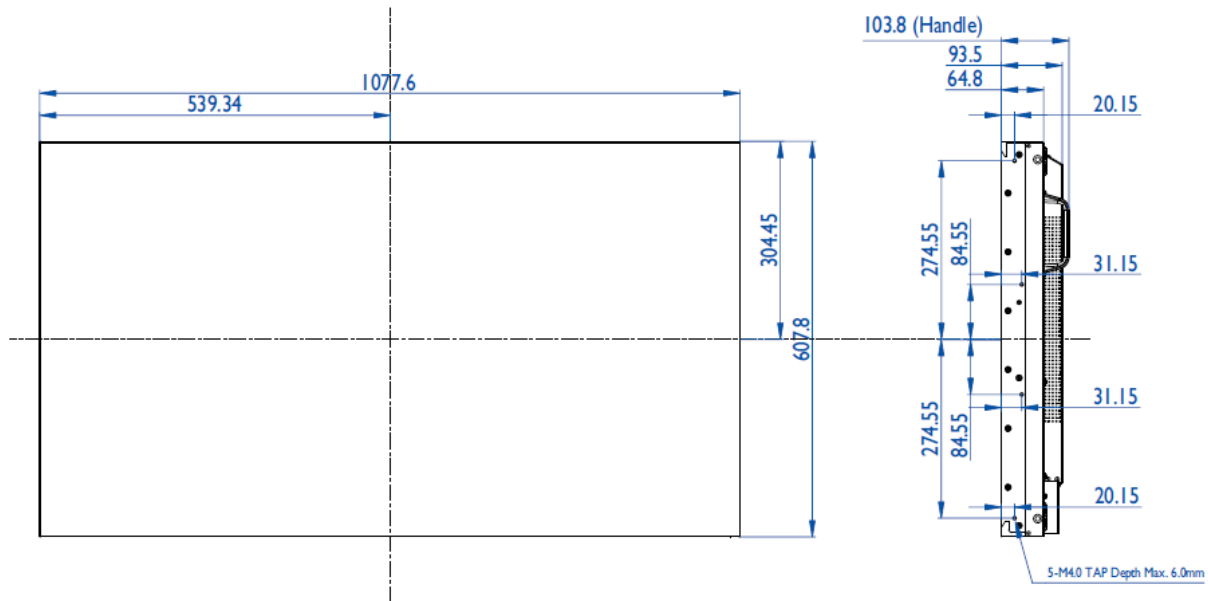

Abmessungen:

Änderungen vorbehalten
Letzte Änderung am 19.08.2016
Aktuelle Datenblätter unter: www.BenQ.de, www.BenQ.at und www.BenQ.ch
BenQ Deutschland GmbH, Essener Straße 5, 46047 Oberhausen
BenQ Deutschland GmbH, Niederlassung Österreich, Wehlstraße 27b/Stg. 2 DG/ Top5, 1200 Wien
BenQ Deutschland GmbH, Oberhausen, Zweigniederlassung Baden, Täfernstrasse 32, 5405 Baden-Dättwil

Because it matters