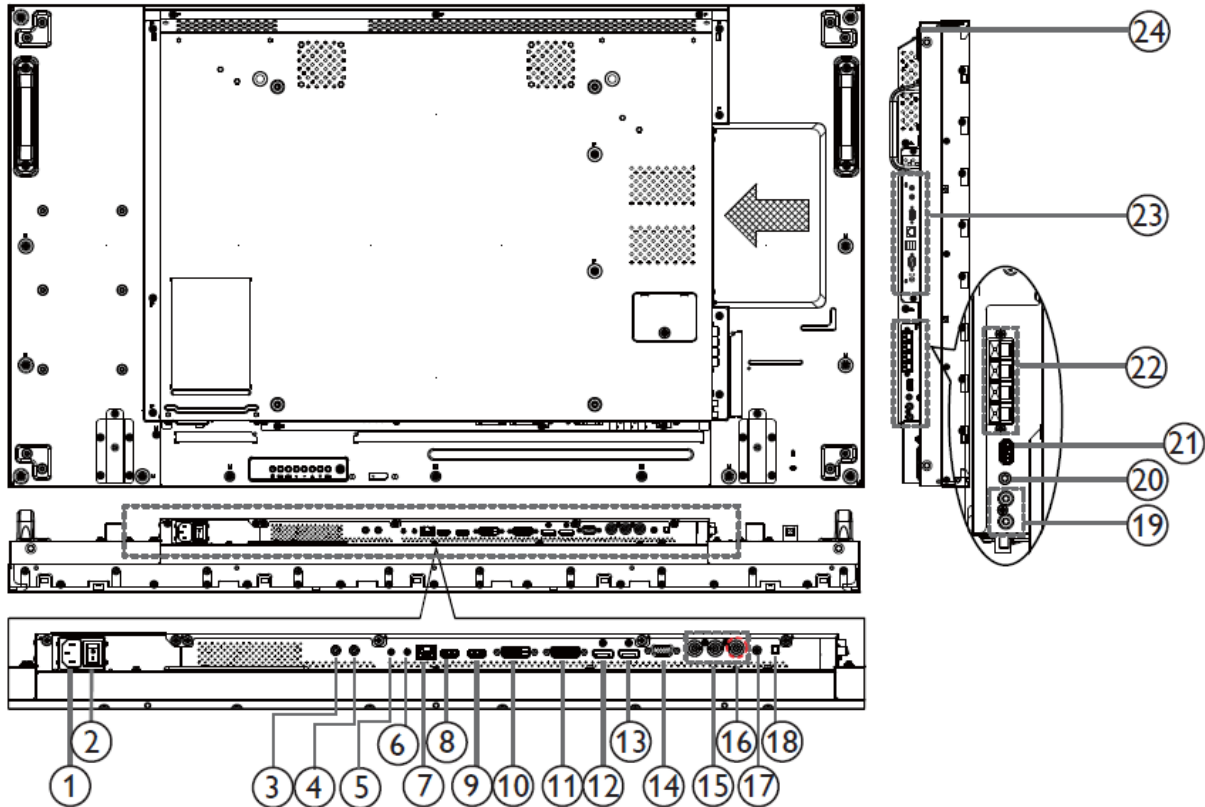

## Ein- und Ausgänge

- |   |  |
|---|--|
| <p>① <b>AC IN</b><br/>AC power input from the wall outlet.</p> <p>② <b>MAIN POWER SWITCH</b><br/>Switch the main power on/off.</p> <p>③ <b>IR IN</b> / ④ <b>IR OUT</b><br/>IR signal input / output for the loop-through function.</p> <p>NOTES:</p> <ul style="list-style-type: none"> <li>• This display's remote control sensor will stop working if the jack [IR IN] is connected.</li> <li>• To remotely control your A/V device via this display, refer to page 14 for IR Pass Through connection.</li> </ul> <p>⑤ <b>RS232C IN</b> / ⑥ <b>RS232C OUT</b><br/>RS232C network input / output for the loop-through function.</p> <p>⑦ <b>RJ-45</b><br/>LAN control function for the use of remote control signal from control center.</p> <p>⑧ <b>HDMI1 IN</b> / ⑨ <b>HDMI2 IN</b><br/>HDMI video/audio input.</p> <p>⑩ <b>DVI IN</b><br/>DVI-D video input.</p> <p>⑪ <b>DVI OUT / VGA OUT</b><br/>DVI or VGA video output.</p> <p>⑫ <b>DisplayPort IN</b> / ⑬ <b>DisplayPort OUT</b><br/>DisplayPort video input / output.</p> | <p>⑭ <b>VGA IN (D-Sub)</b><br/>VGA video input.</p> <p>⑮ <b>COMPONENT IN (BNC)</b><br/>Component YPbPr video source input.</p> <p>⑯ <b>Y/CVBS</b><br/>Video source input.</p> <p>⑰ <b>PC LINE IN</b><br/>Audio input for VGA source (3.5mm stereo phone).</p> <p>⑱ <b>SPEAKER SWITCH</b><br/>Internal speaker on/off switch.</p> <p>⑲ <b>AUDIO IN</b><br/>Audio input from external AV device (RCA).</p> <p>⑳ <b>AUDIO OUT</b><br/>Audio output to external AV device.</p> <p>㉑ <b>USB PORT</b><br/>Connect your USB storage device.</p> <p>㉒ <b>SPEAKERS OUT</b><br/>Audio output to external speakers.</p> <p>㉓ <b>OPS SLOT</b><br/>Slot for installing the optional OPS module.</p> <p>㉔ <b>SECURITY LOCK</b><br/>Used for security and theft prevention.</p> |
|---|--|